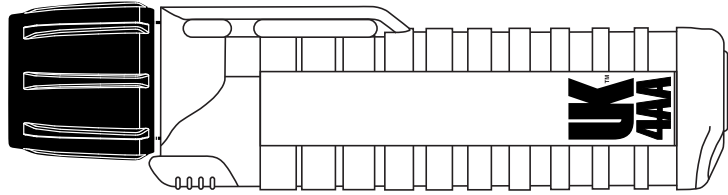

UK4AA The world's best - selling helmet light.

UK4AA

For use in Hazardous Locations

Lamp: Xenon, high brightness
Lumens: 38
Burn Time: 4 to 5 hours
Beam Distance: 311 ft.
Battery reversal protection: Yes
Batteries: 4 Alkaline AA
Waterproof: 10 ft.
Size: 6.1 x 1.6 x 1.4 in.
Safety Certified Ratings: CL 1, Div 2

Ratings: FM, CSA, UL, Approved

◀FM▶ CL I, DIV 2 GP A, B, C, D, T2 CLII, DIV 2, GP F, G, CLIII, DIV 2, T3C
 C UL US LISTED 82EM CL I, DIV 2, GP A, B, C, D, CL II, DIV 2 GP G, CL III, DIV 2 T2A

Item # Option

Lamp: eLED ZOOM
Lumens: 77
Burn Time: 4 to 5 hours bright beam
Beam Distance: 328 ft.
Battery reversal protection: Yes
Batteries: 4 Alkaline AA
Waterproof: 10 ft.
Size: 6.7 x 1.6 x 1.4 in.
Safety Certified Ratings: CL 1, Div 2